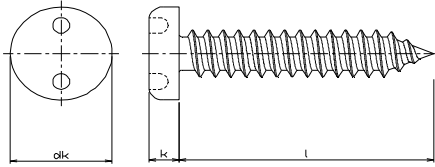

**2 HOLE PAN HEAD TAPPING SCREW
stainless A2**

	3.5	4.2	4.8
dk	6.86	8.18	9.48
k	2.4	3	3.6
drive size	6	8	10

Please order this product by part number.

USD/100pcs

SIZE	PART #	box q'ty	100 pcs	1,000 pcs & above
ST3.5x10	R830-SP033510	100	\$45.80	\$38.90
13	R830-SP033513	100	\$47.00	\$40.00
16	R830-SP033516	100	\$47.50	\$40.30
20	R830-SP033520	100	\$48.30	\$41.00
25	R830-SP033525	100	\$49.00	\$41.70
32	R830-SP033532	100	\$52.90	\$44.90
38	R830-SP033538	100	\$58.70	\$49.80
50	R830-SP033550	100	\$68.50	\$58.20
ST4.2x10	R830-SP034210	100	\$51.70	\$44.00
13	R830-SP034213	100	\$52.50	\$44.70
16	R830-SP034216	100	\$53.10	\$45.10
20	R830-SP034220	100	\$53.80	\$45.60
25	R830-SP034225	100	\$54.70	\$46.50
32	R830-SP034232	100	\$58.90	\$50.10
38	R830-SP034238	100	\$64.30	\$54.60
50	R830-SP034250	100	\$73.60	\$62.60
ST4.8x10	R830-SP034810	100	\$52.90	\$44.90
13	R830-SP034813	100	\$54.00	\$45.90
16	R830-SP034816	100	\$54.60	\$46.50
20	R830-SP034820	100	\$55.60	\$47.20
25	R830-SP034825	100	\$57.40	\$48.90
32	R830-SP034832	100	\$65.80	\$56.00
38	R830-SP034838	100	\$73.40	\$62.30
50	R830-SP034850	100	\$95.50	\$81.20
63	R830-SP034863	100	\$109.10	\$92.70