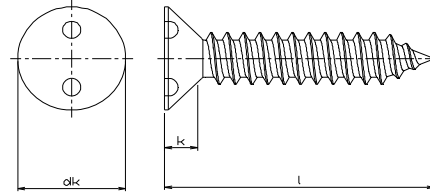

**2 HOLE FLAT HEAD TAPPING SCREW
stainless A2**

	3.5	4.2	4.8
dk	7.09	8.44	9.78
k	2.11	2.54	2.95
drive size	6	8	10

Please order this product by part number.

USD/100pcs

SIZE	PART #	box q'ty	100 pcs	1,000 pcs & above
ST3.5x10	R830-SP043510	100	$45.80	$38.90
13	R830-SP043513	100	$45.90	$39.10
16	R830-SP043516	100	$47.50	$40.30
20	R830-SP043520	100	$48.30	$41.00
25	R830-SP043525	100	$49.00	$41.70
32	R830-SP043532	100	$52.90	$44.90
38	R830-SP043538	100	$58.70	$49.80
50	R830-SP043550	100	$68.50	$58.20
ST4.2x10	R830-SP044210	100	$51.70	$44.00
13	R830-SP044213	100	$52.50	$44.70
16	R830-SP044216	100	$53.10	$45.10
20	R830-SP044220	100	$53.80	$45.60
25	R830-SP044225	100	$54.70	$46.50
32	R830-SP044232	100	$58.90	$50.10
38	R830-SP044238	100	$64.30	$54.60
50	R830-SP044250	100	$73.60	$62.60
ST4.8x10	R830-SP044810	100	$52.90	$44.90
13	R830-SP044813	100	$54.00	$45.90
16	R830-SP044816	100	$54.60	$46.50
20	R830-SP044820	100	$55.60	$47.20
25	R830-SP044825	100	$57.40	$48.90
32	R830-SP044832	100	$65.80	$56.00
38	R830-SP044838	100	$73.10	$62.20
50	R830-SP044850	100	$95.50	$81.20
63	R830-SP044863	100	$109.10	$92.70

MARYLAND METRICS
phones: (410)358-3130 (800)638-1830 faxes: (410)358-3142 (800)872-9329
URL: <http://mdmetric.com> E-mail: techinfo@mdmetric.com
P.O.Box 261 Owings Mills, MD 21117 USA
FASTENER CATALOG - CHAPTER S

A tamper proof style screw that requires a special tool for installation or removal

Many items in chapter S are not stocked in the US. Please allow adequate lead time for delivery and factory minimum order requirements.