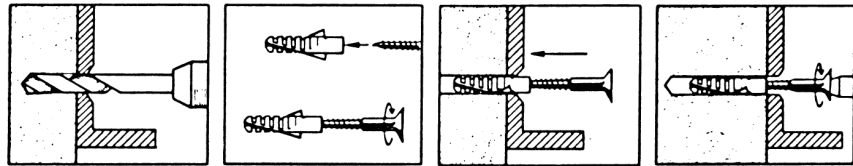

Nylon plugs

All-purpose plugs for through setting

All-purpose plugs for flush setting

- Toothed contour clamps on every type of wall: concrete, brick, hollow brick
- Strong and secure engagement
- Special nylon quality
weather resistant, fatigue resistant
for temperatures from -40 to $+80$ °C
- Concentric screw positioning due to inner center ridge
- Handy packages

Calculation
of the minimum screw length