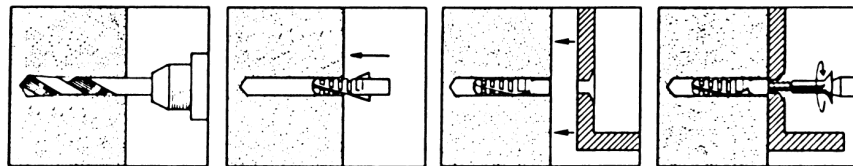

Nylon plugs

All-purpose plugs for through setting

All-purpose plugs for flush setting

- Toothed contour clamps on every type of wall: concrete, brick, hollow brick
- Strong and secure engagement
- Special nylon quality
weather resistant, fatigue resistant
for temperatures from -40 to $+80$ °C
- Concentric screw positioning due to inner center ridge
- Handy packages

Calculation
of the minimum screw length