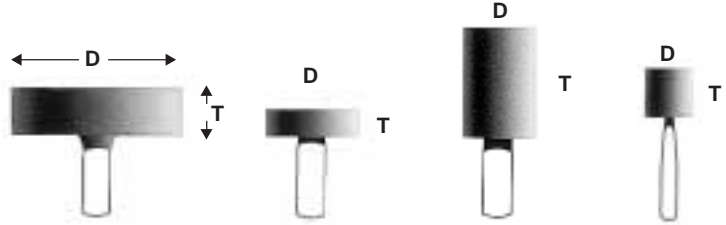

Shape	Wheel Size		MEDA		STAR USA	
	Dia.	Thick	Order No.	Price	Order No.	Price
W141	3/32	5/32	1365141		1775141	
W142	3/32	1/4	1365142		1775142	
W143	1/8	1/8	1365143		1775143	
W144	1/8	1/4	1365144		1775144	
W145	1/8	3/8	1365145		1775145	
W146	1/8	1/2	1365146		1775146	
W147	5/32	1/32	1365147		-	
W148	5/32	1/16	1365148		-	
W149	5/32	1/4	1365149		1775149	
W150	3/16	1/16	1365150		-	
W151	3/16	1/8	1365151		1775151	
W152	3/16	1/4	1365152		1775152	
W153	3/16	3/8	1365153		1775153	
W154	3/16	1/2	1365154		1775154	
W155	13/64	1/4	1365155		-	
W156	1/4	1/32	1365156		-	
W157	1/4	1/16	1365157		1775157	
W158	1/4	1/8	1365158		1775158	
W159	1/4	3/16	1365159		1775159	
W160	1/4	1/4	1365160		1775160	
W161	1/4	5/16	1365161		1775161	
W162	1/4	3/8	1365162		1775162	
W163	1/4	1/2	1365163		1775163	
W164	1/4	3/4	1365164		1775164	
W165	5/16	1/16	1365165		1775165	
W166	5/16	1/8	1365166		1775166	
W167	5/16	1/4	1365167		1775167	
W168	5/16	5/16	1365168		1775168	
W169	5/16	3/8	1365169		1775169	
W170	5/16	1/2	1365170		1775170	
W171	5/16	3/4	1365171		1775171	
W172	3/8	1/16	1365172		1775172	
W173	3/8	1/8	1365173		1775173	
W174	3/8	1/4	1365174		1775174	
W175	3/8	3/8	1365175		1775175	
W176	3/8	1/2	1365176		1775176	
W177	3/8	3/4	1365177		1775177	
W178	3/8	1	1365178		1775178	
W179	3/8	1-1/4	1365179		1775179	
W180	1/2	1/32	1365180		-	
W181	1/2	1/16	1365181		1775181	
W182	1/2	1/8	1365182		1775182	
W183	1/2	1/4	1365183		1775183	
W184	1/2	3/8	1365184		1775184	
W185	1/2	1/2	1365185		1775185	
W186	1/2	3/4	1365186		1775186	
W187	1/2	1	1365187		1775187	
W188*	1/2	1-1/2	1365188		1775188	
W189*	1/2	2	1365189		1775189	
W190	5/8	1/16	1365190		1775190	
W191*	5/8	1/8	1365191		1775191	
W192*	5/8	1/4	1365192		1775192	
W193*	5/8	3/8	1365193		1775193	
W194*	5/8	1/2	1365194		1775194	
W195*	5/8	3/4	1365195		1775195	
W196*	5/8	1	1365196		1775196	
W197*	5/8	2	1365197		1775197	
W198*	5/8	2-1/2	1365198		1775198	
W199	3/4	1/16	1365199		1775199	

Shape	Wheel Size		MEDA		STAR USA	
	Dia.	Thick	Order No.	Price	Order No.	Price
W200*	3/4	1/8	1365200		1775200	
W201*	3/4	1/4	1365201		1775201	
W202*	3/4	3/8	1365202		1775202	
W203*	3/4	1/2	1365203		1775203	
W204*	3/4	3/4	1365204		1775204	
W205*	3/4	1	1365205		1775205	
W206*	3/4	1-1/4	1365206		1775206	
W207*	3/4	1-1/2	1365207		1775207	
W208*	3/4	2	1365208		1775208	
W209*	3/4	2-1/2	1365209		1775209	
W210*	7/8	1/16	1365210		1775210	
W211*	7/8	1/8	1365211		1775211	
W212*	7/8	1/4	1365212		1775212	
W213*	7/8	3/8	1365213		1775213	
W215*	1	1/8	1365215		1775215	
W216*	1	1/4	1365216		1775216	
W217*	1	3/8	1365217		1775217	
W218*	1	1/2	1365218		1775218	
W219*	1	3/4	1365219		1775219	
W220*	1	1	1365220		1775220	
W221*	1	1-1/2	1365221		1775221	
W222*	1	2	1365222		1775222	
W223*	1	2-1/2	1365223		1775223	
W224*	1	3	1365224		-	
W225*	1-1/4	1/4	1365225		1775225	
W226*	1-1/4	3/8	1365226		1775226	
W227*	1-1/4	1/2	1365227		1775227	
W228*	1-1/4	3/4	1365228		1775228	
W229*	1-1/4	1	1365229		1775229	
W230*	1-1/4	1-1/4	1365230		1775230	
W231*	1-1/4	1-1/2	1365231		1775231	
W232*	1-1/4	2	1365232		1775232	
W233*	1-1/4	2-1/2	1365233		-	
W234*	1-1/4	3	1365234		-	
W235*	1-1/2	1/4	1365235		1775235	
W236*	1-1/2	1/2	1365236		1775236	
W237*	1-1/2	1	1365237		1775237	
W238*	1-1/2	1-1/2	1365238		1775238	
W239*	1-1/2	2	1365239		1775239	
W240*	1-1/2	2-1/2	1365240		1775240	
W241*	1-1/2	3	1365241		1775241	
W242*	2	1	1365242		1775242	
W243*	2	1-1/2	1365243		1775243	
W244*	2	2	1365244		1775244	
W245*	2	2-1/2	1365245		-